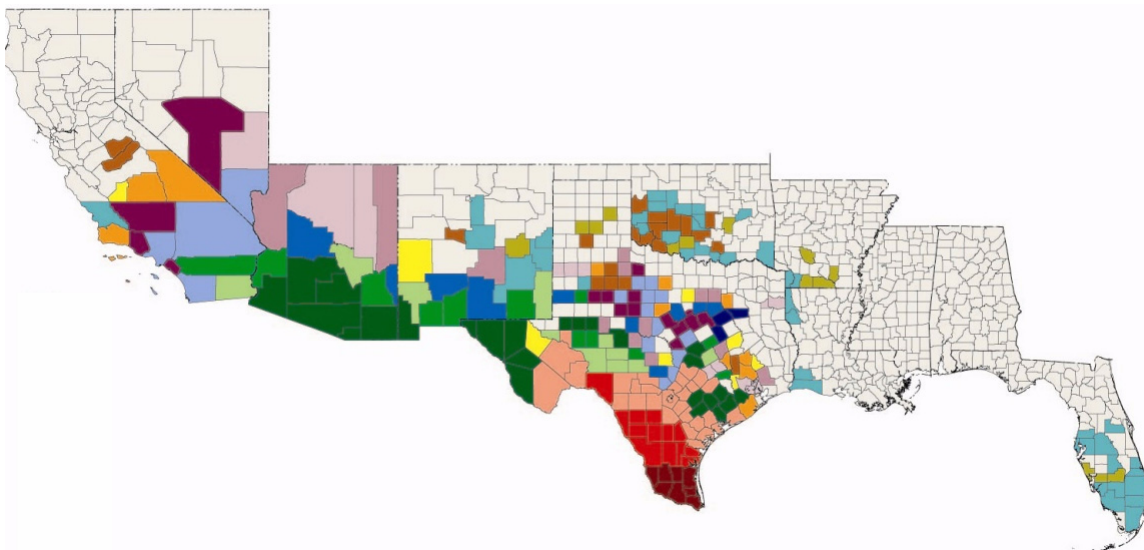

Spread of Africanized honey bees by year, by county

Updated January 2007

First found in southern Texas in 1990, Africanized honey bees are now found in much of the South.

<http://www.ars.usda.gov/Research/docs.htm?docid=11059&page=6>