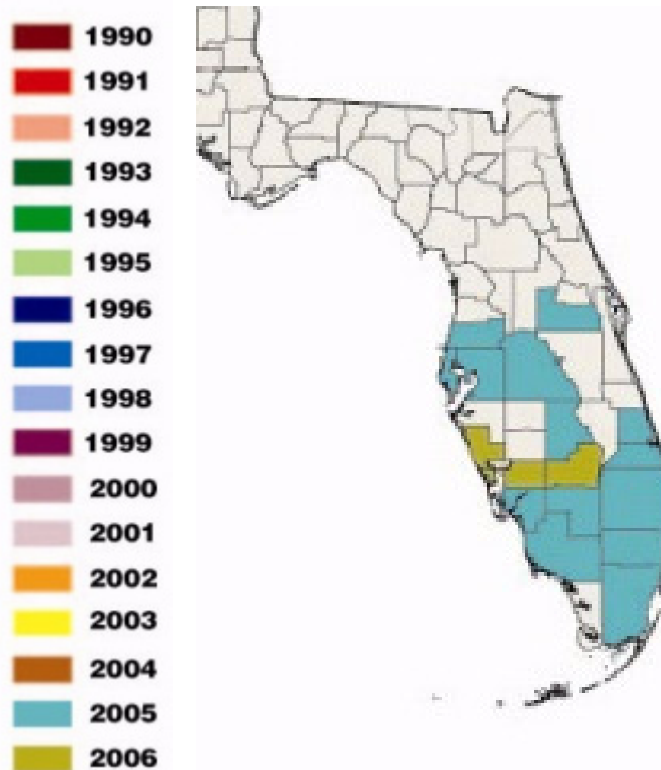

Spread of Africanized honey bees by year, by county

Updated January 2007

First found in southern Texas in 1990, Africanized honey bees are now found in much of the South.

<http://www.ars.usda.gov/Research/docs.htm?docid=11059&page=6>